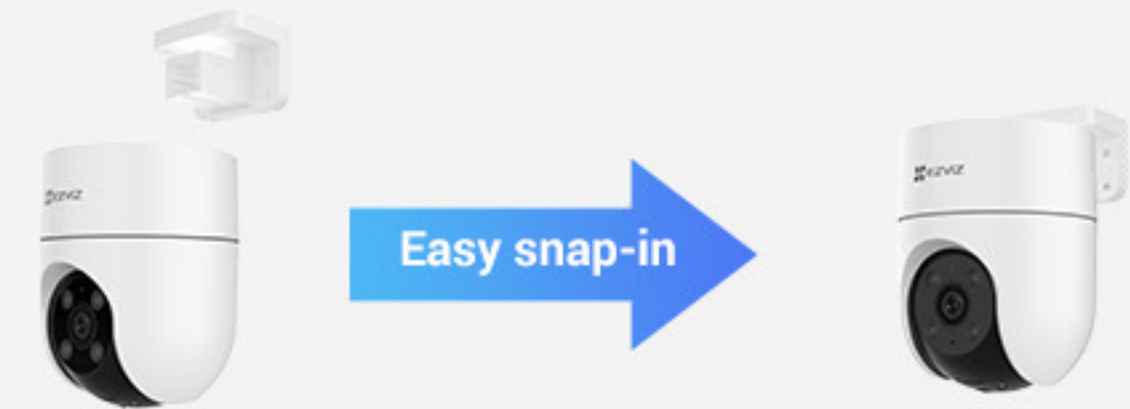

H8c **2K+**

Pan & Tilt Wi-Fi Camera

All-around protection with enhanced performance

The H8c 2K+ can be your ideal choice as a feature-rich outdoor camera to enhance home safety, especially for large-area monitoring. With its superior 2K+ resolution and 360-degree field-of-view, it can easily watch over your backyard or garage entrance without blind spots. The camera further adds person detection and auto-zoom tracking to better capture important activities with smarter alerts.

Color Night Vision

Black-and-White Night Vision

Elegant design with reliable Wi-Fi connection

Compact in design to go under the eaves or on an exterior wall, the H8c 2K+ comes equipped with high-performance, built-in dual antennas to ensure stable, strong camera connection.

Sturdy and durable for everyday use

EZVIZ designed the H8c 2K+ to bring simple, long-lasting, and worry-free protection to every family. Its weatherproof enclosure stands strong even in harsh weather.

Detachable mount plate makes installation easy

The H8c 2K+ facilitates the setup process. Its mounting base can be detached from the camera body to get installed first, eliminating the need to hold the whole camera in place while you search for the best installation spot.