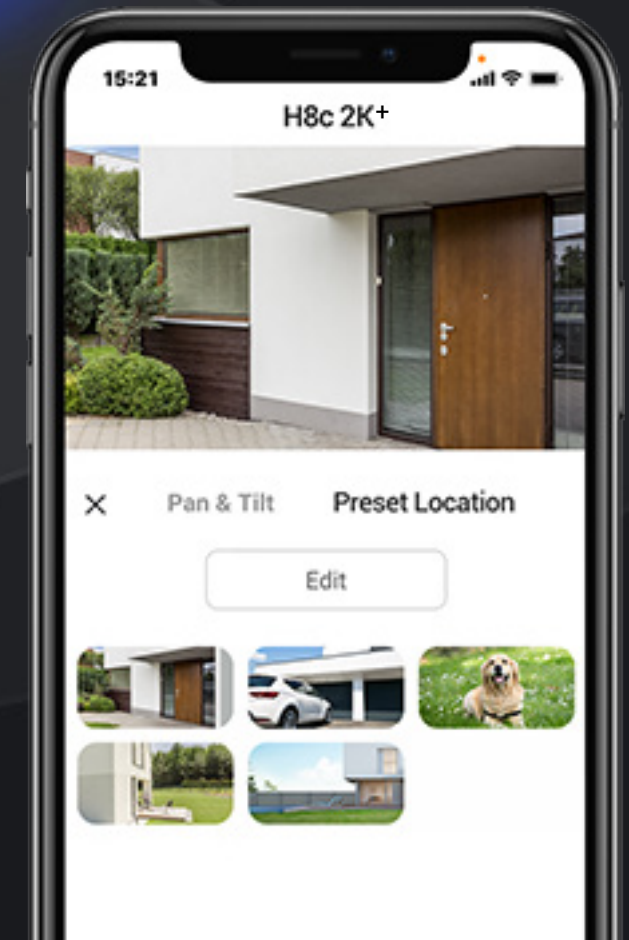

How can I help you?

You have a delivery

Hear and speak with visitors as if you were there

With the H8c 2K+, you can simply use your smartphone to hear and speak to a deliveryman, greet guests, or ask strangers to leave your property – even if you're not home.