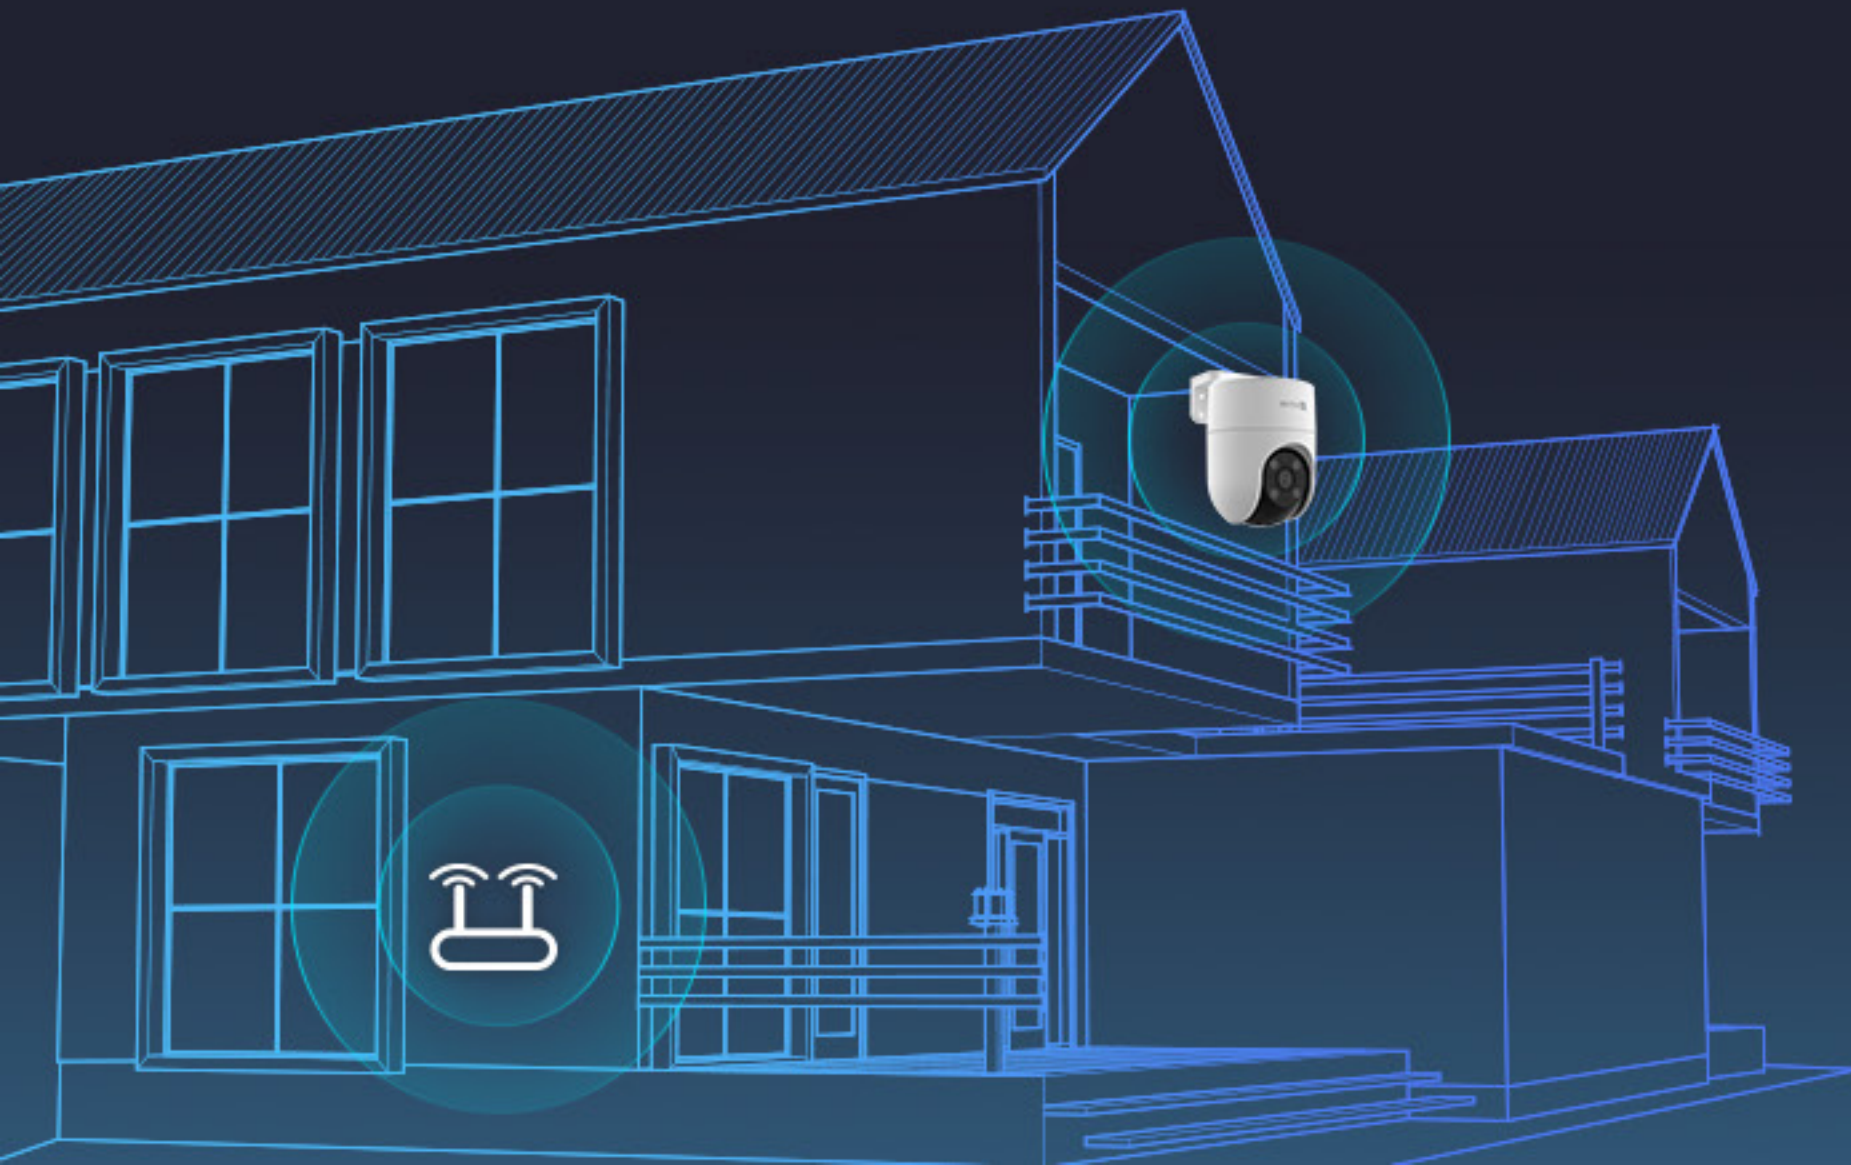

H8c **2K+**

Pan & Tilt Wi-Fi Camera

All-around protection with enhanced performance

The H8c 2K+ can be your ideal choice as a feature-rich outdoor camera to enhance home safety, especially for large-area monitoring. With its superior 2K+ resolution and 360-degree field-of-view, it can easily watch over your backyard or garage entrance without blind spots. The camera further adds person detection and auto-zoom tracking to better capture important activities with smarter alerts.

- **Black-and-white night vision**

If you don't want the lighting to disturb your neighbors, just go with the infrared night vision by changing on the EZVIZ App.

- **Smart night vision**

Or, let the camera decide. In smart mode, the camera will automatically light up the environment upon detection of human motion.

Color Night Vision

Black-and-White Night Vision

Elegant design with reliable Wi-Fi connection

Compact in design to go under the eaves or on an exterior wall, the H8c 2K+ comes equipped with high-performance, built-in dual antennas to ensure stable, strong camera connection.